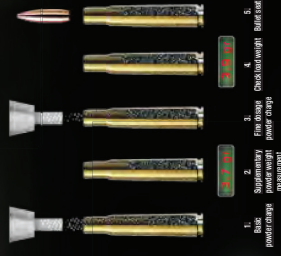

TARGET ELITE PLUS

in hand-loaded quality

Double Step Loading Technology

Recommended for the following distances